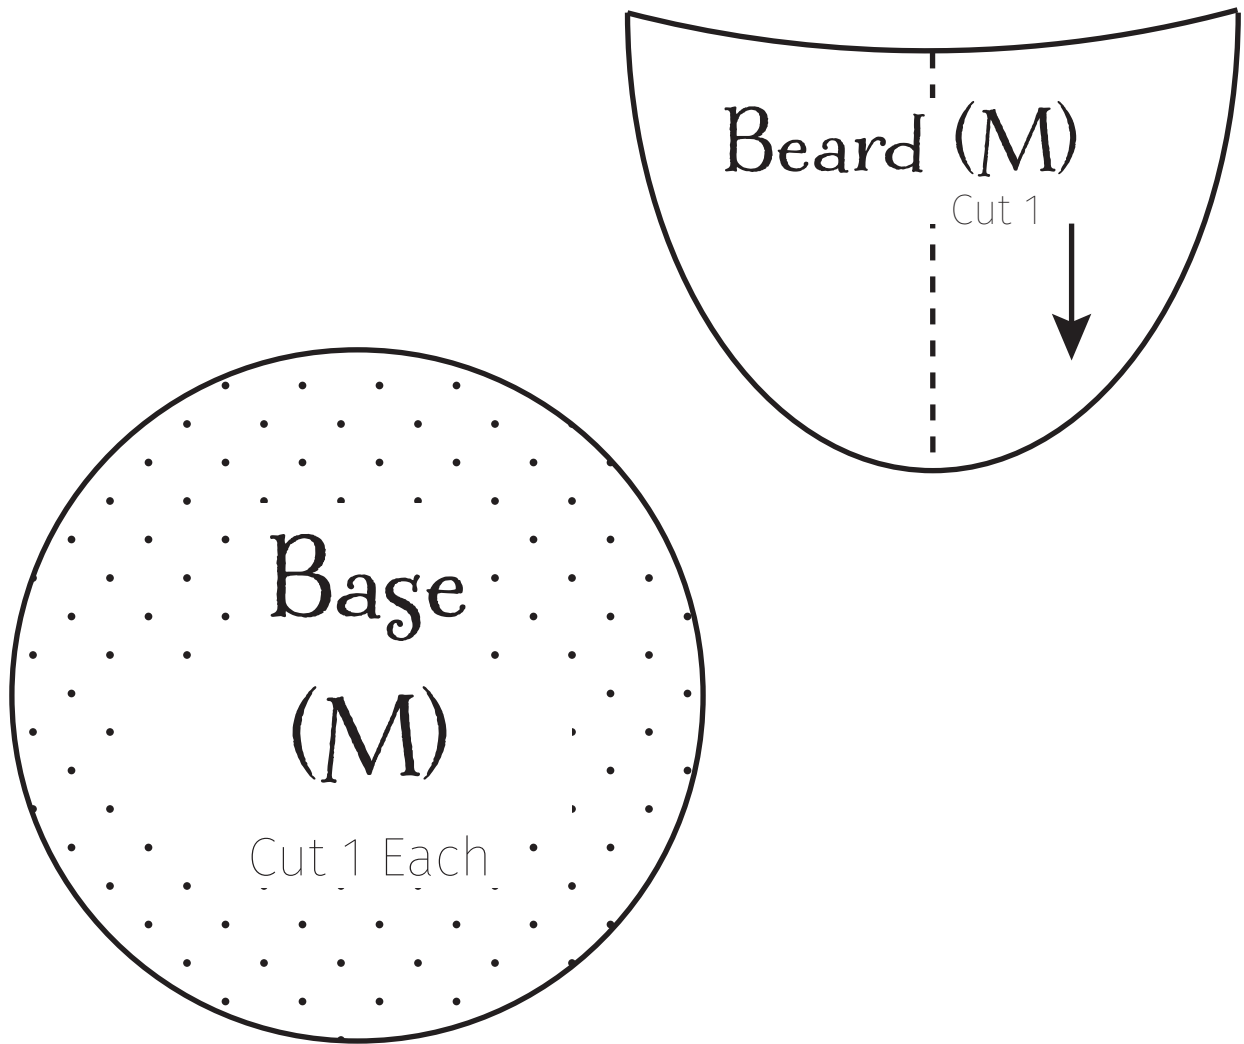

learncreatesew.com © 2020

Cut 1

Body (M)

Beard Placement Guide Line

Center

Tape together BOTH Body Patter pieces at the center line and Cut 1

Beard Placement Guide Line

Body (M)

Cut 1

learncreatesew.com © 2020

Christmas Gnome Medium

Pattern by LearnCreateSew.com

Hat (M)

Cut 1

learncreatesew.com © 2020

Center

Tape together BOTH Hat Patter pieces at the center line and Cut 1

Center

Hat (M)

Cut 1

learncreatesew.com © 2020