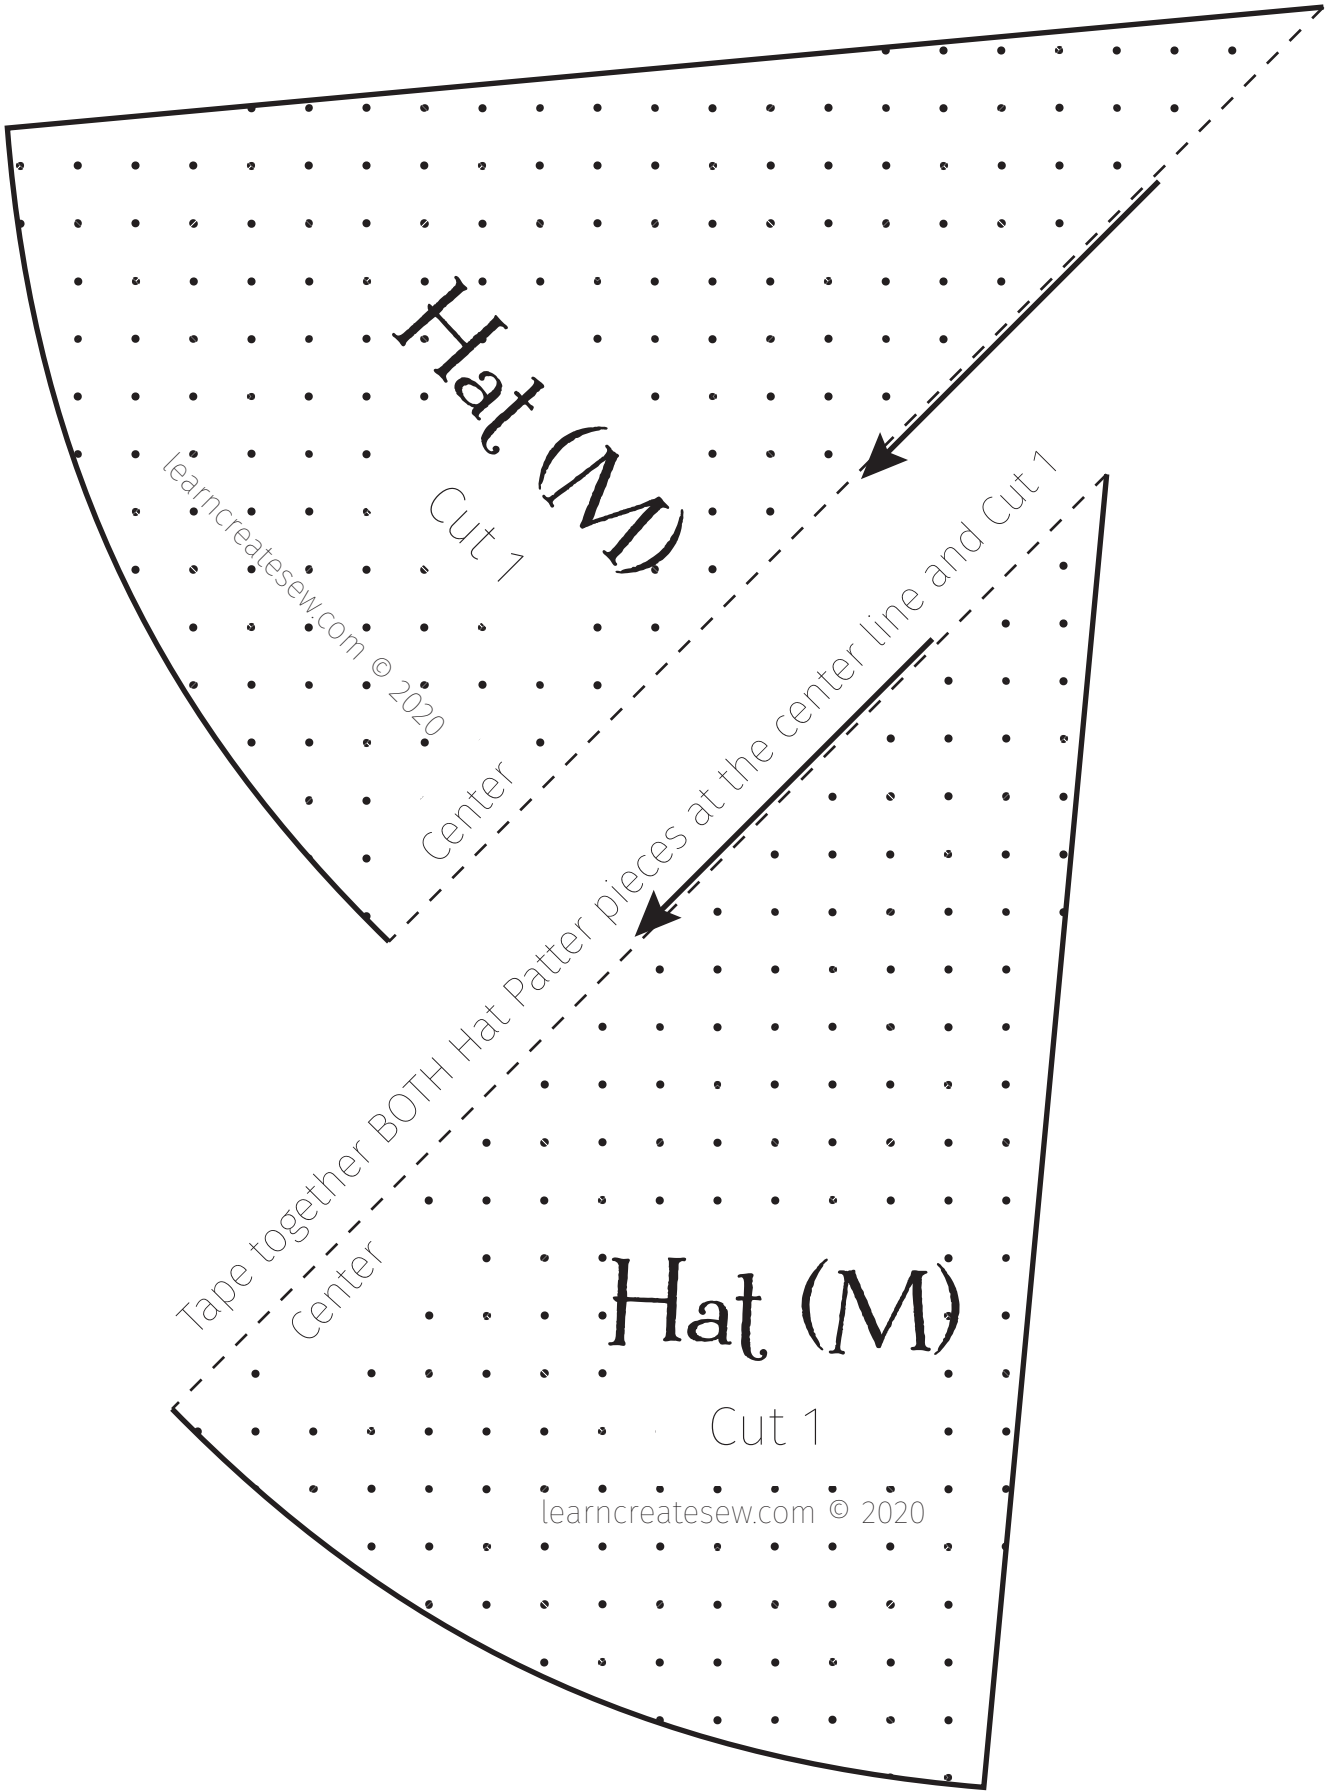

learncreatesew.com © 2020

Cut 1

Body (M)

Beard Placement Guide Line

Center

Tape together BOTH Body Patter pieces at the center line and Cut 1

Beard Placement Guide Line

Body (M)

Cut 1

learncreatesew.com © 2020

Christmas Gnome Medium

Pattern by LearnCreateSew.com

Hat (M)

Cut 1

learncreatesew.com © 2020

Center

Tape together BOTH Hat Patter pieces at the center line and Cut 1

Center

Hat (M)

Cut 1

learncreatesew.com © 2020